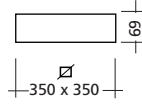

KARO SIVA ÜSTÜ / SURFACE MOUNTED